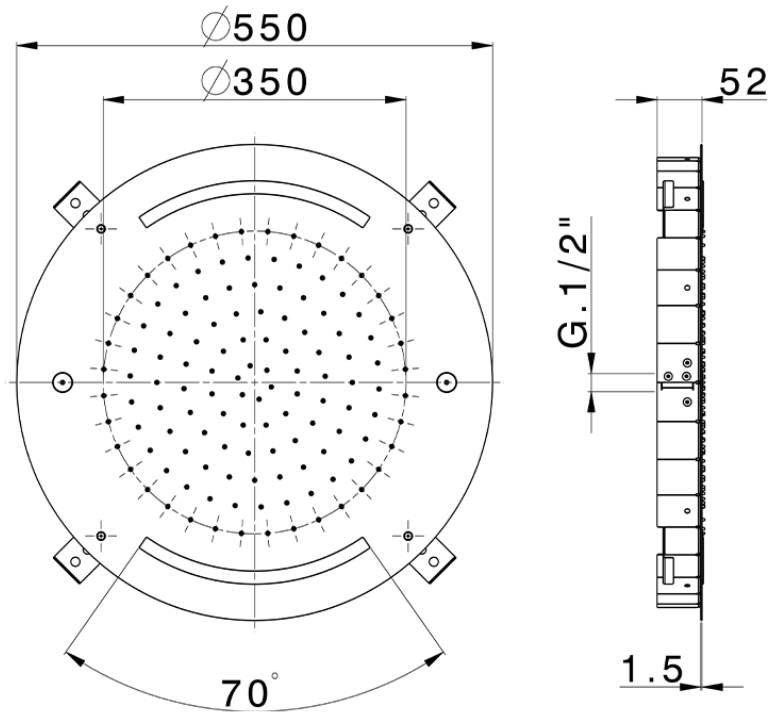

Soffione a soffitto con cromoterapia Ø 550 mm ZEN_ZS1C0040

ZS1C0040

<https://huberitalia.com/soffione-a-soffitto-con-cromoterapia-o-550-mm-zen-zs1c0040>

2024-11-21