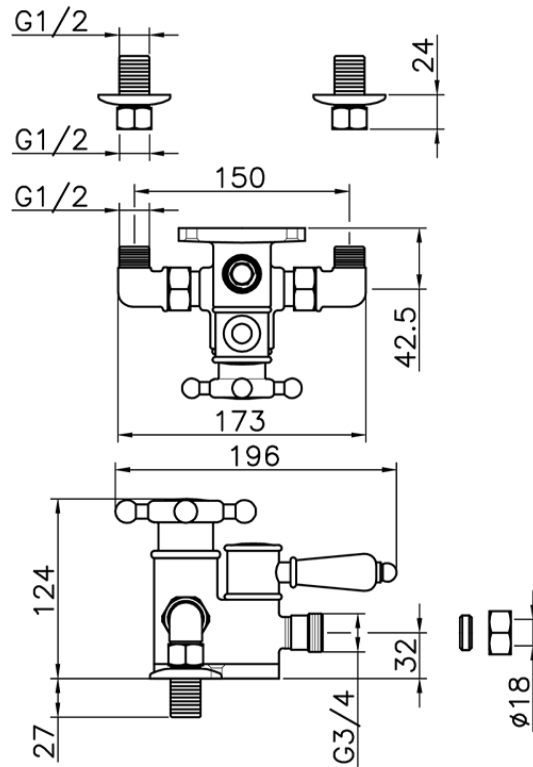

Miscelatore termostatico doccia VICTORIAN_150.VT51H.

150.VT51H.

<https://www.huberitalia.com/miscelatore-termostatico-doccia-victorian-150-vt51h>

2025-02-23