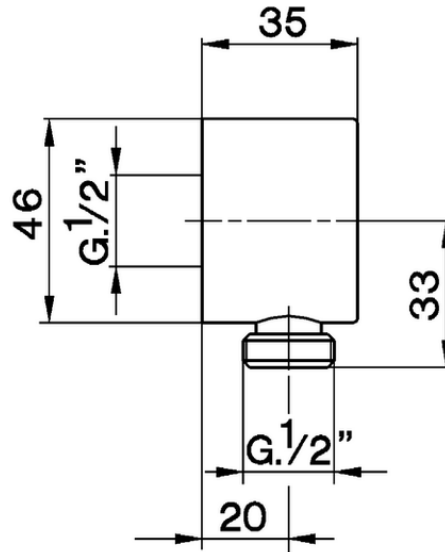

Presad'acqua SHOWER_SS017300

SS017300

<https://www.huberitalia.com/presa-dacqua-shower-ss017300>

2024-12-22