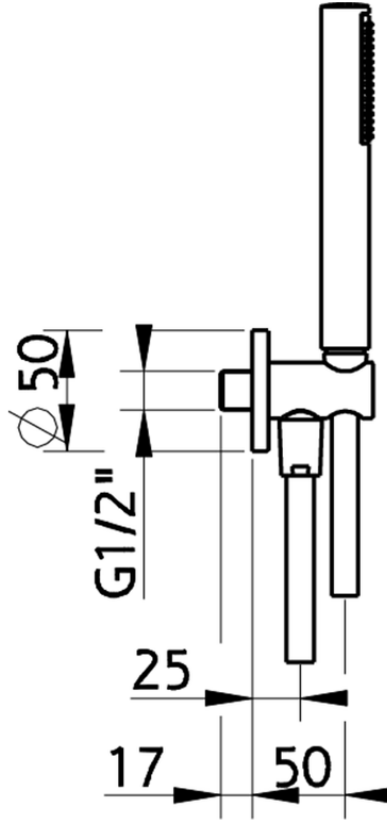

Completo doccia con presa acqua SHOWER_H2003030

H2003030

<https://huberitalia.com/completo-doccia-con-presa-acqua-shower-h2003030>

2024-11-21