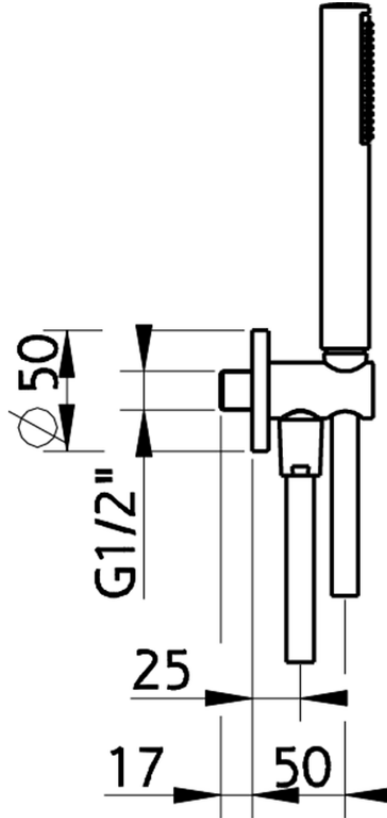

Completo doccia con presa acqua SHOWER_H2003030

H2003030

<https://huberitalia.com/completo-doccia-con-presa-acqua-shower-h2003030>

2024-11-24