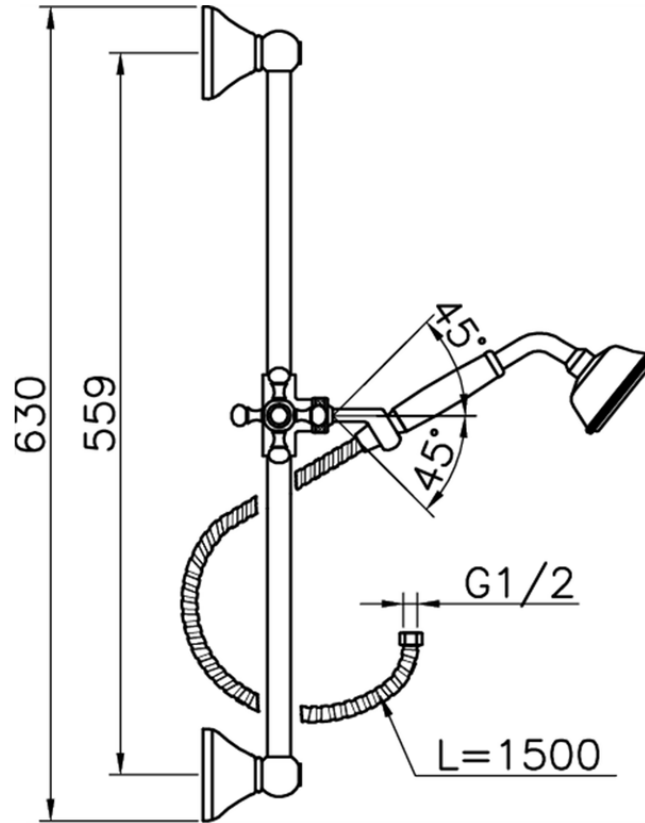

Completo doccia saliscendi Victorian SHOWER_62.03H.

62.03H.

<https://huberitalia.com/completo-doccia-saliscendi-victorian-shower-62-03h>

2024-11-21