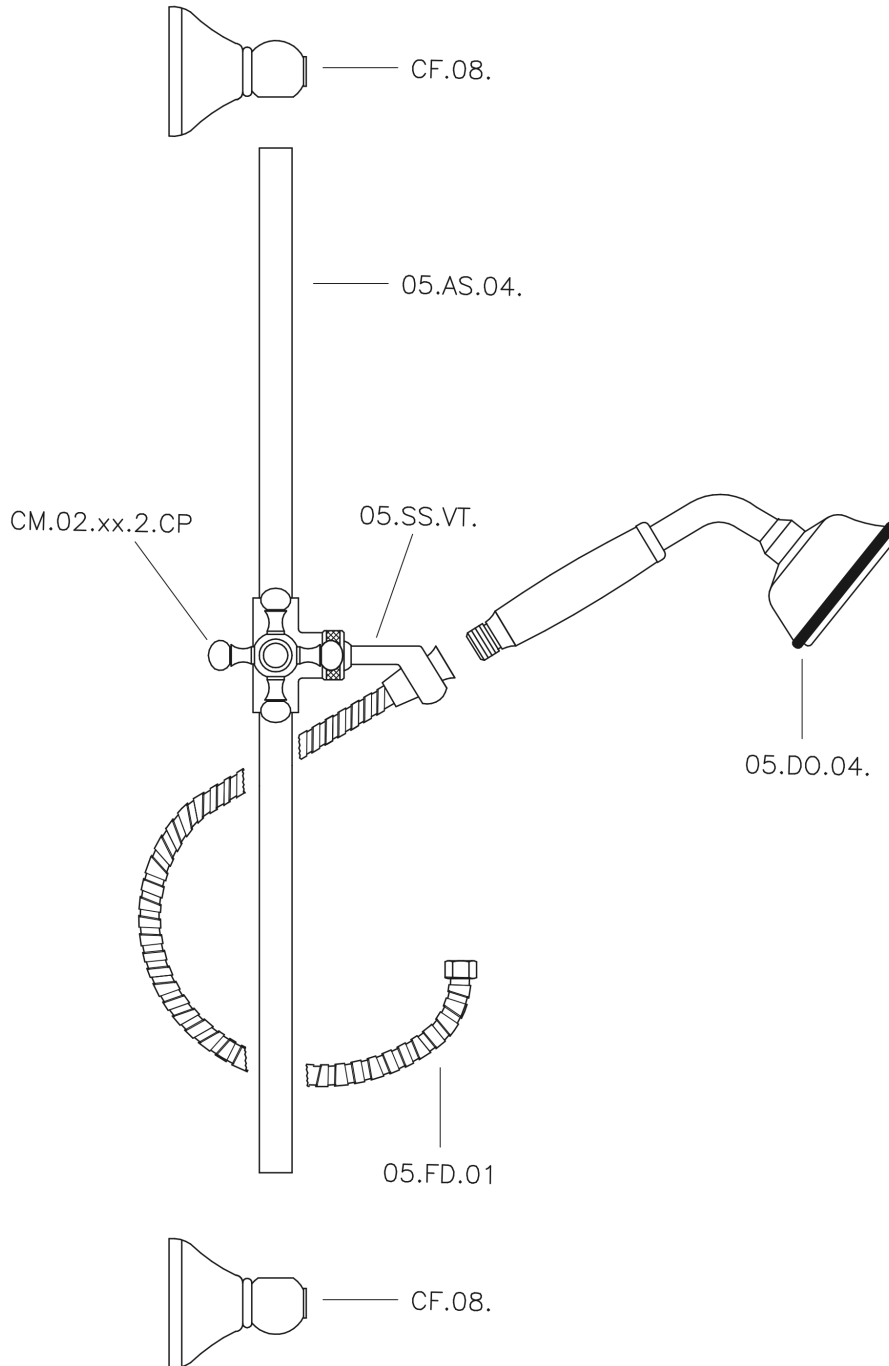

Completo doccia saliscendi Victorian SHOWER_62.03H.

62.03H.

<https://huberitalia.com/completo-doccia-saliscendi-victorian-shower-62-03h>

2024-11-21