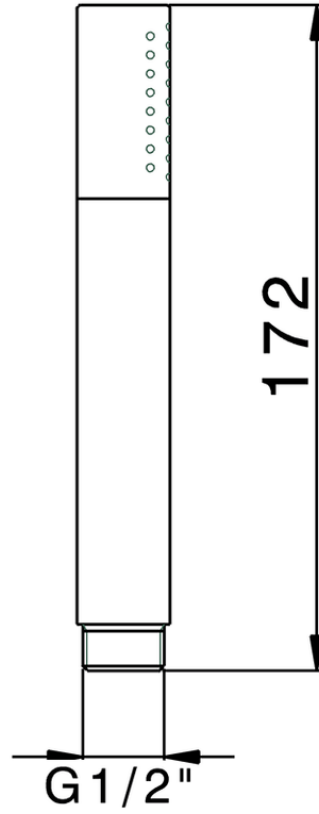

Doccetta minimale in Ottone SHOWER_SS014090

SS014090

<https://www.huberitalia.com/doccetta-minimale-in-ottone-shower-ss014090>

2025-02-05