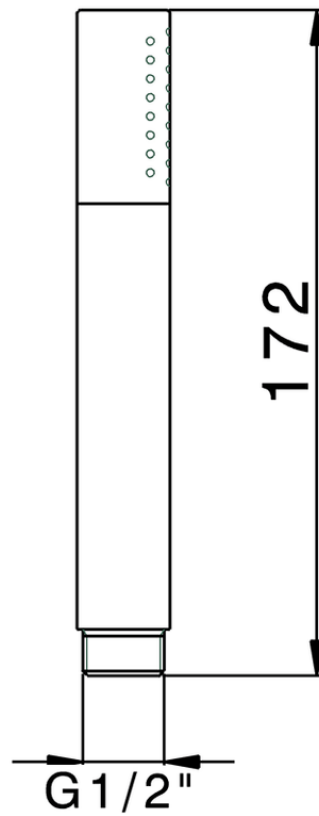

Doccetta minimale in Ottone SHOWER_SS014090

SS014090

<https://www.huberitalia.com/doccetta-minimale-in-ottone-shower-ss014090>

2025-02-05