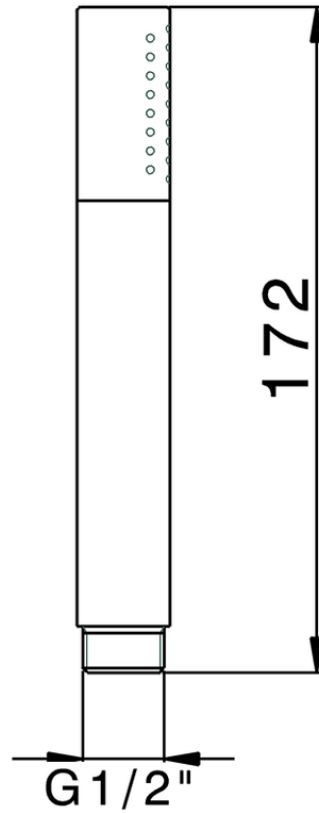

Doccetta minimale in Ottone SHOWER_SS014090

SS014090

<https://www.huberitalia.com/doccetta-minimale-in-ottone-shower-ss014090>

2024-12-22