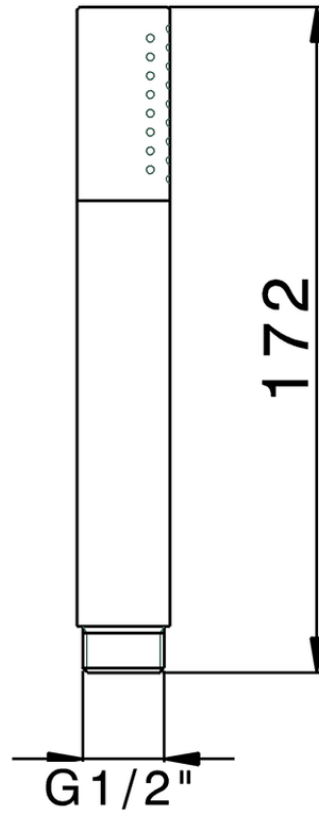

Doccetta minimale in Ottone SHOWER_SS014090

SS014090

<https://www.huberitalia.com/doccetta-minimale-in-ottone-shower-ss014090>

2025-02-05