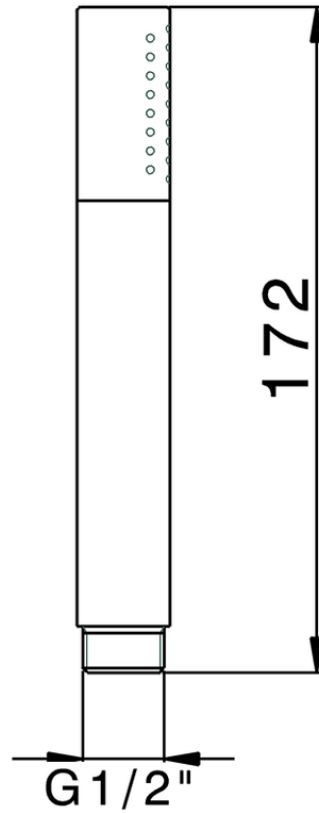

Doccetta minimale in Ottone SHOWER_SS014090

SS014090

<https://huberitalia.com/doccetta-minimale-in-ottone-shower-ss014090>

2024-12-04