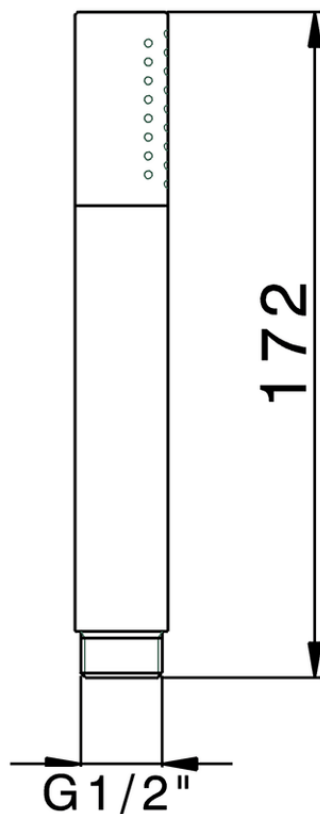

Doccetta minimale in Ottone SHOWER_SS014090

SS014090

<https://www.huberitalia.com/doccetta-minimale-in-ottone-shower-ss014090>

2025-02-05