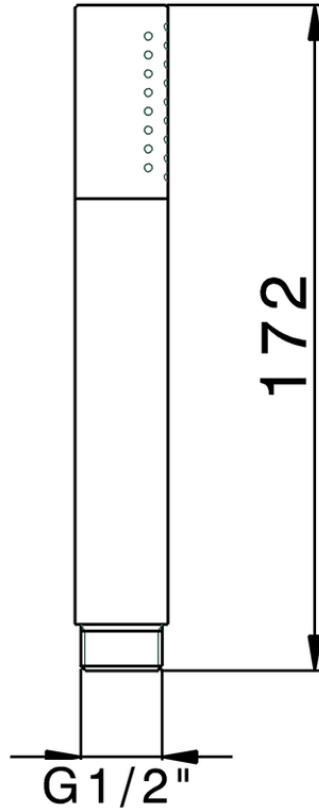

Doccetta minimale in Ottone SHOWER_SS014090

SS014090

<https://www.huberitalia.com/doccetta-minimale-in-ottone-shower-ss014090>

2025-02-05