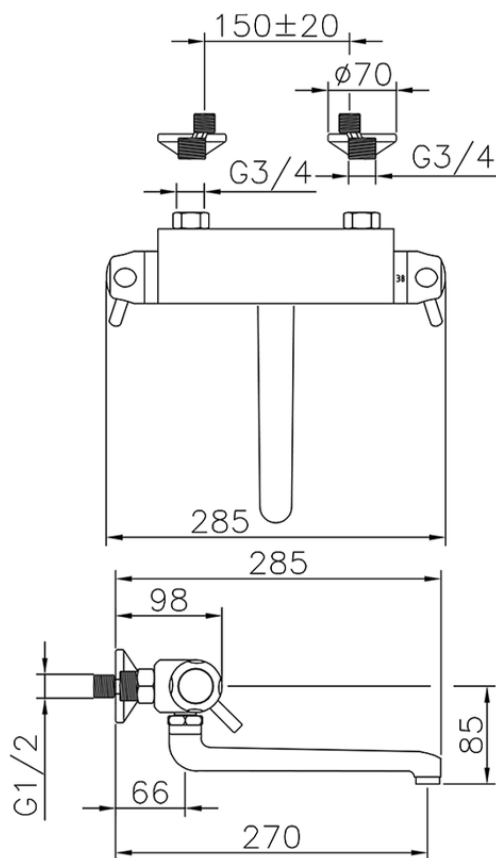

**Miscelatore termostatico lavello a parete CLINIC&TECHNICAL\_CPT70010**

CPT70010

<https://www.huberitalia.com/miscelatore-termostatico-lavello-a-parete-clinictechnical-cpt70010>

2024-12-22