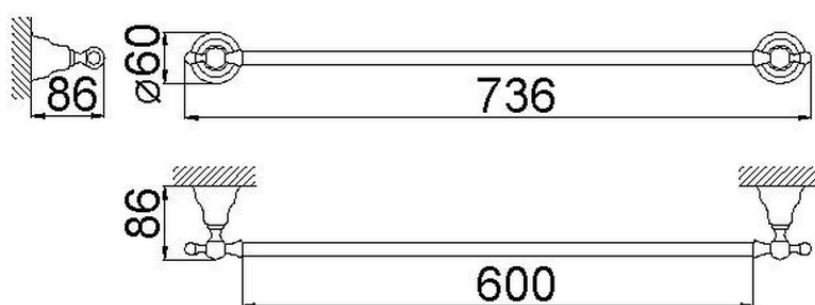

Porta salviette 60 cm CROISSETTE_4014.01H.

4014.01H.

<https://huberitalia.com/porta-salviette-60-cm-croisette-4014-01h>

2024-11-23