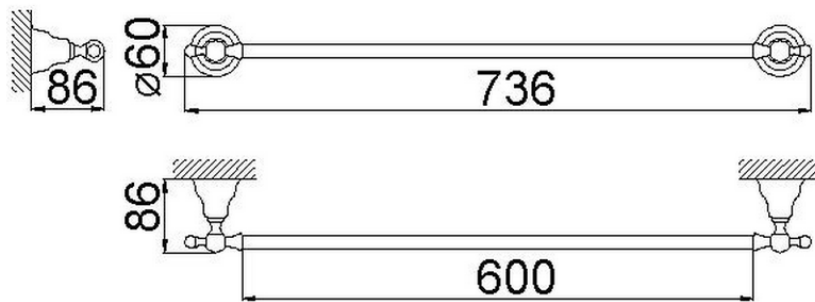

## Porta salviette 60 cm CROISSETTE\_4014.01H.

4014.01H.

<https://huberitalia.com/porta-salviette-60-cm-croisette-4014-01h>

2024-11-21