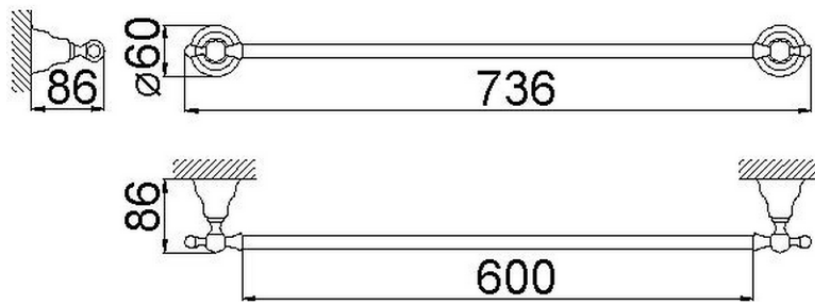

## Porta salviette 60 cm CROISETTE\_4014.01H.

4014.01H.

<https://huberitalia.com/porta-salviette-60-cm-croisette-4014-01h>

2024-11-21