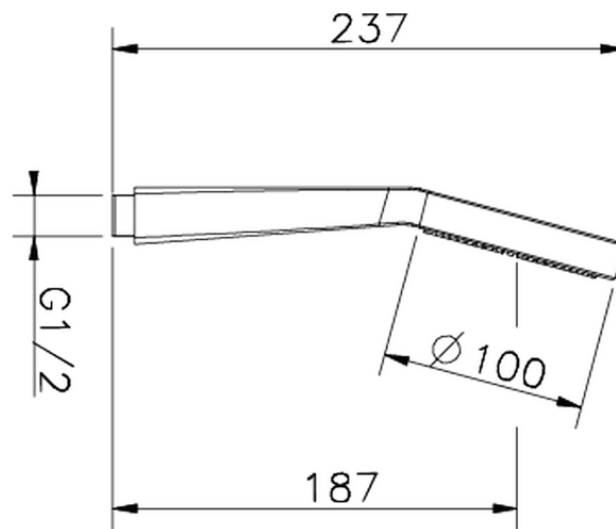

## Doccetta Melody ABS SHOWER\_05.DO.44H.

05.DO.44H.

<https://www.huberitalia.com/doccetta-melody-abs-shower-05-do-44h>

2025-02-22