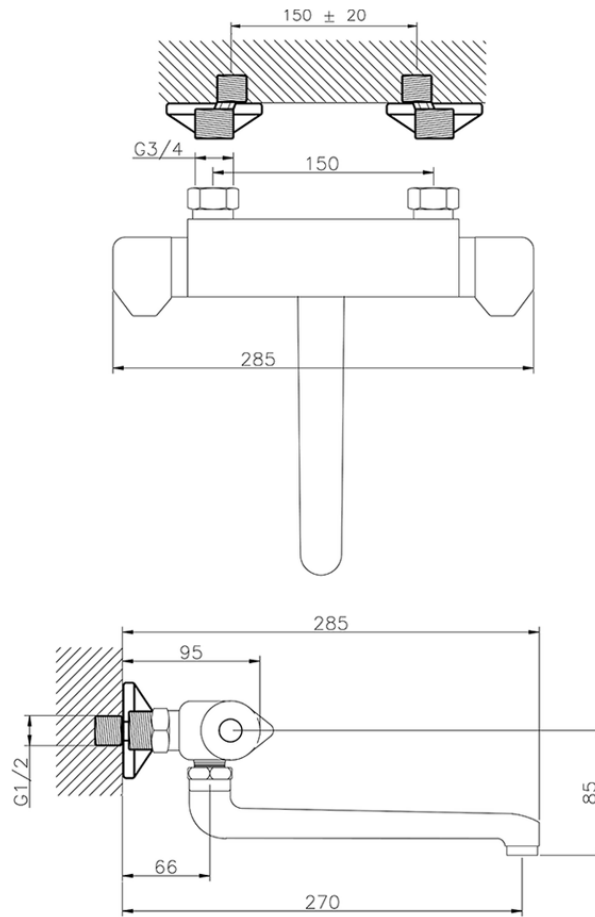

Miscelatore termostatico lavello a parete KITCHEN_CLT70010

CLT70010

<https://www.huberitalia.com/miscelatore-termostatico-lavello-a-parete-kitchen-clt70010>

2024-12-21