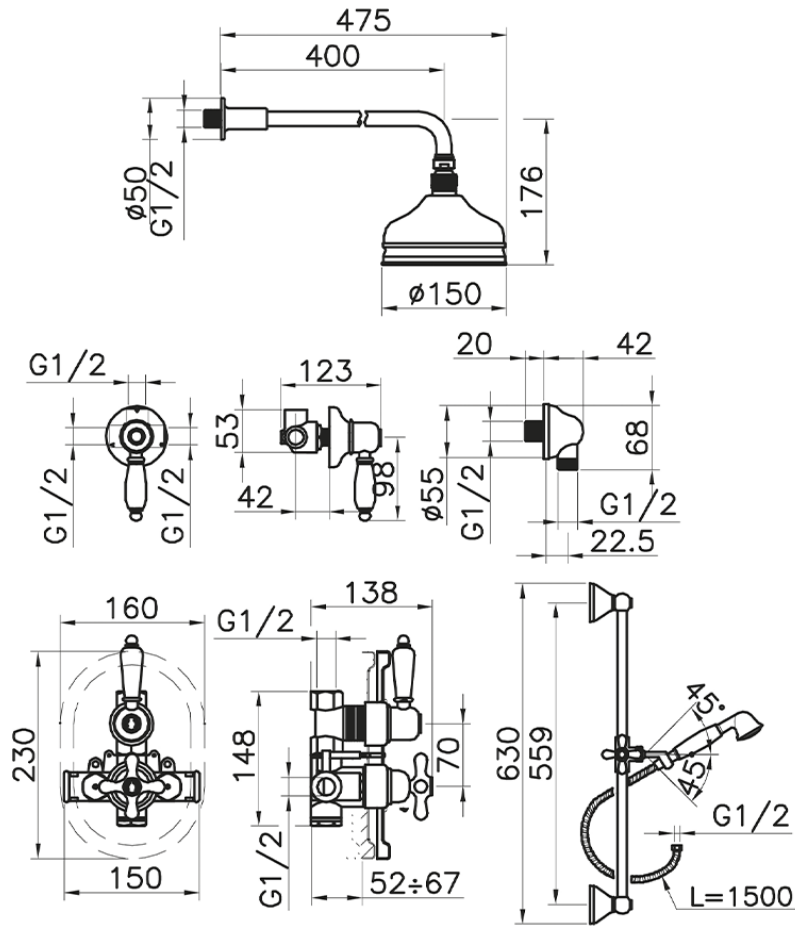

Completo miscelatore termostatico doccia incasso CROISSETTE_912.CS01H.

912.CS01H. <https://www.huberitalia.com/completo-miscelatore-termostatico-doccia-incasso-croisette-912-cs01h>

2024-12-22