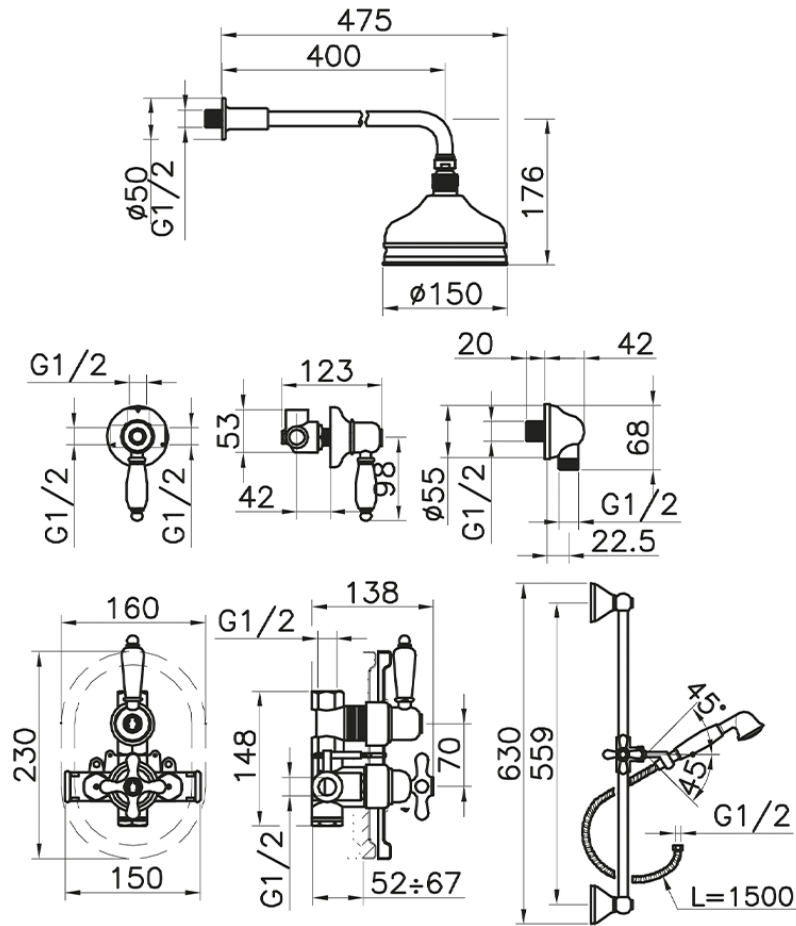

Completo miscelatore termostatico doccia incasso CROISSETTE_912.CS01H.

912.CS01H.

<https://huberitalia.com/completo-miscelatore-termostatico-doccia-incasso-croisette-912-cs01h>

2024-12-04