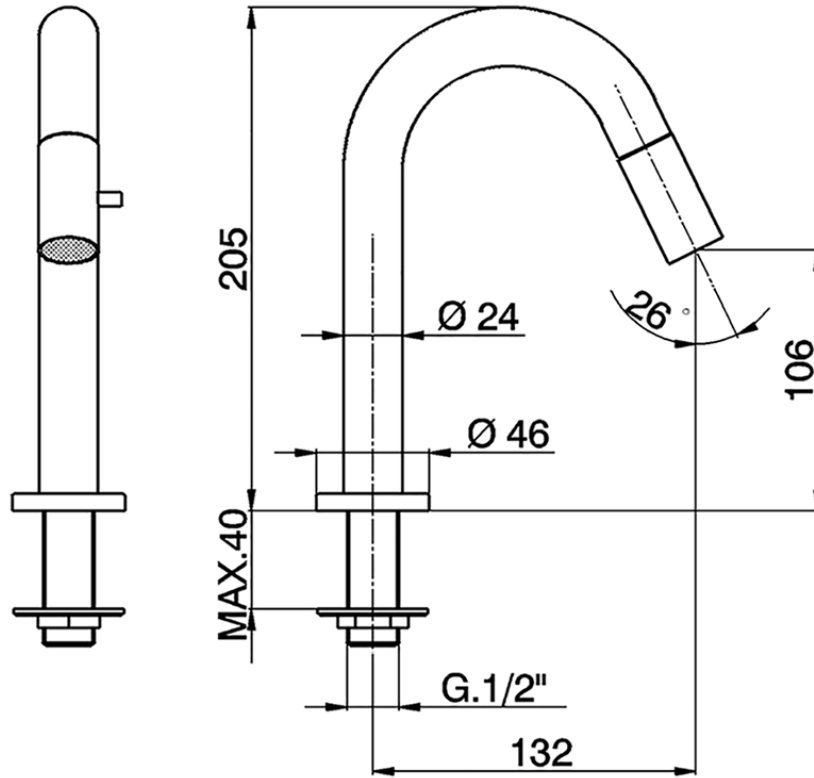

Rubinetto monoacqua NUOVA KIRUNA_TV000910

K2000910

<https://www.huberitalia.com/rubinetto-monoacqua-nuova-kiruna-tv000910>

2024-12-22